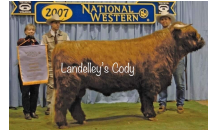

BRF Freebird

LITERRA BETULA 911

LANDELLEY'S CODY

YARNELLE FARMS BETULA